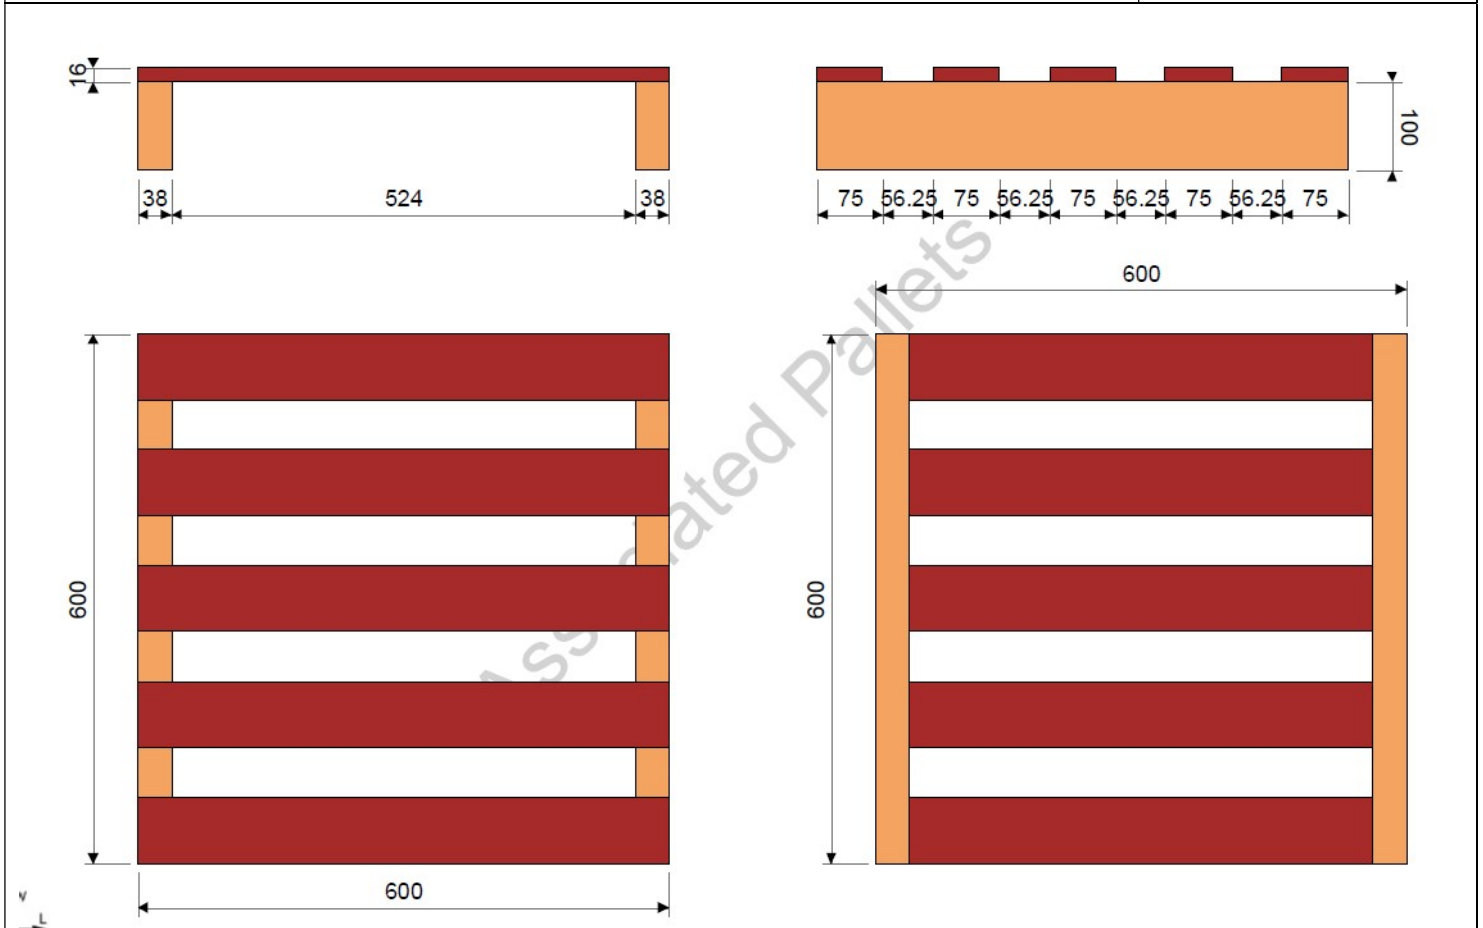

Pallet Size & Specification			
NEW RECYCLED 600 x 600mm 2 WAY Wooden Pallet			APNF19
Component	No.	Size	
TOPS	5	600 x 75 x 16mm	
BEARERS	2	600 x 38 x 100mm	
 (AP11121.1.00)			
<i>Please note all board widths are approximate.</i>			