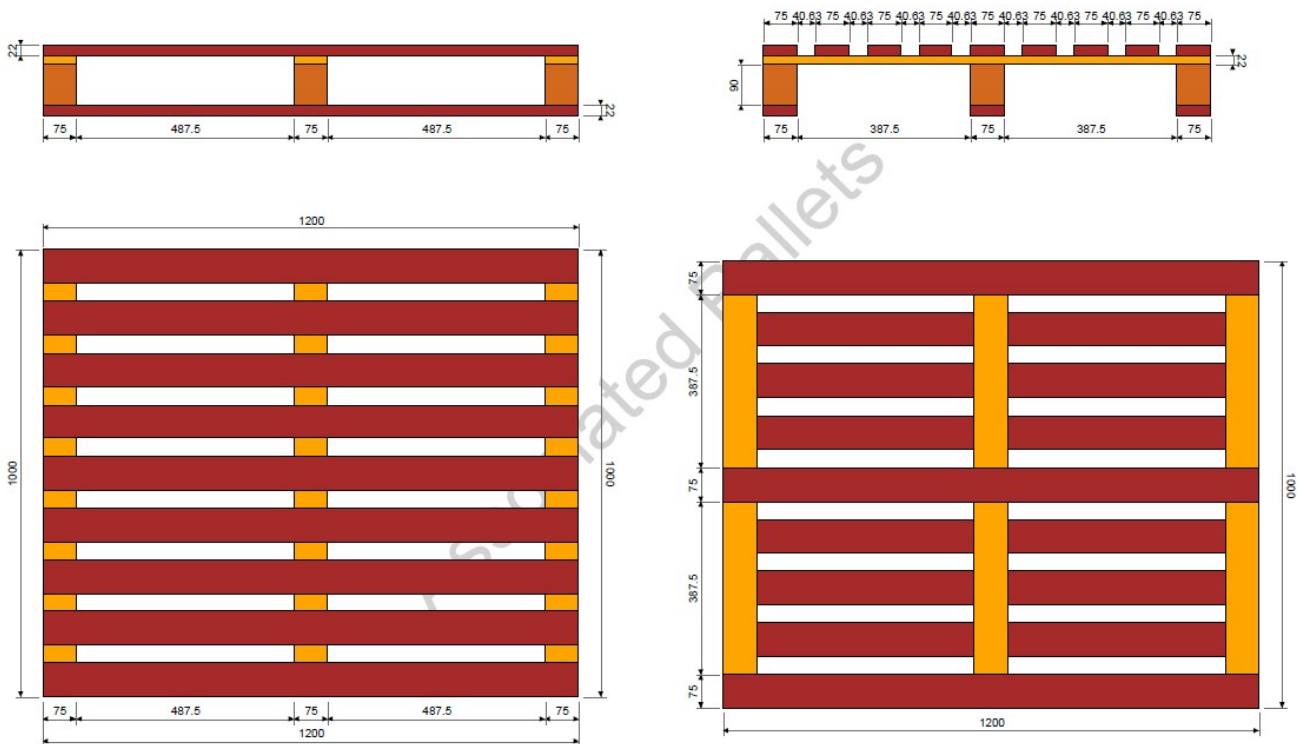

Pallet Size & Specification

New 1000 x 1200 x 156mm 4 WAY Wooden Pallet

Component	No.	Size
TOPS	9	1200 x 75 x 22mm
STRINGERS	3	1000 x 75 x 22mm
BLOCKS	9	75 x 75 x 90mm
BASES	3	1200 x 75 x 22mm

APNWP1737

(AP112821.1.50)