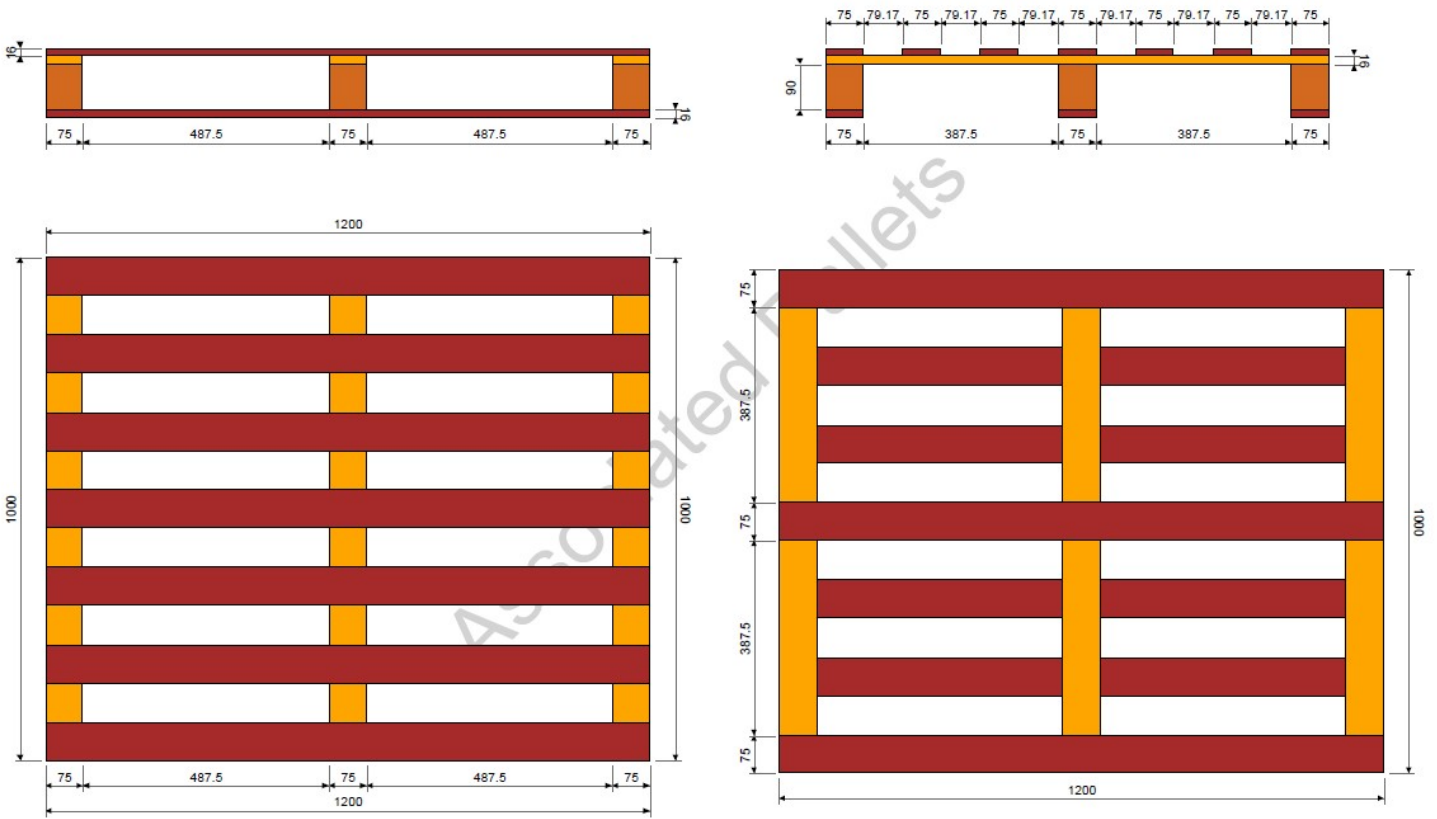

Pallet Size & Specification	Product Code															
<p>New 1200 x 1000 x 138mm 4 WAY Wooden Pallet</p> <table border="1"> <thead> <tr> <th>Component</th> <th>No.</th> <th>Size</th> </tr> </thead> <tbody> <tr> <td>TOPS</td> <td>7</td> <td>1200 x 75 x 16mm</td> </tr> <tr> <td>STRINGERS</td> <td>3</td> <td>1000 x 75 x 16mm</td> </tr> <tr> <td>BLOCKS</td> <td>9</td> <td>75 x 75 x 90mm</td> </tr> <tr> <td>BASES</td> <td>3</td> <td>1200 x 75 x 16mm</td> </tr> </tbody> </table> <p>(AP19101.1.50)</p>	Component	No.	Size	TOPS	7	1200 x 75 x 16mm	STRINGERS	3	1000 x 75 x 16mm	BLOCKS	9	75 x 75 x 90mm	BASES	3	1200 x 75 x 16mm	<p>APNWP1479</p>
Component	No.	Size														
TOPS	7	1200 x 75 x 16mm														
STRINGERS	3	1000 x 75 x 16mm														
BLOCKS	9	75 x 75 x 90mm														
BASES	3	1200 x 75 x 16mm														