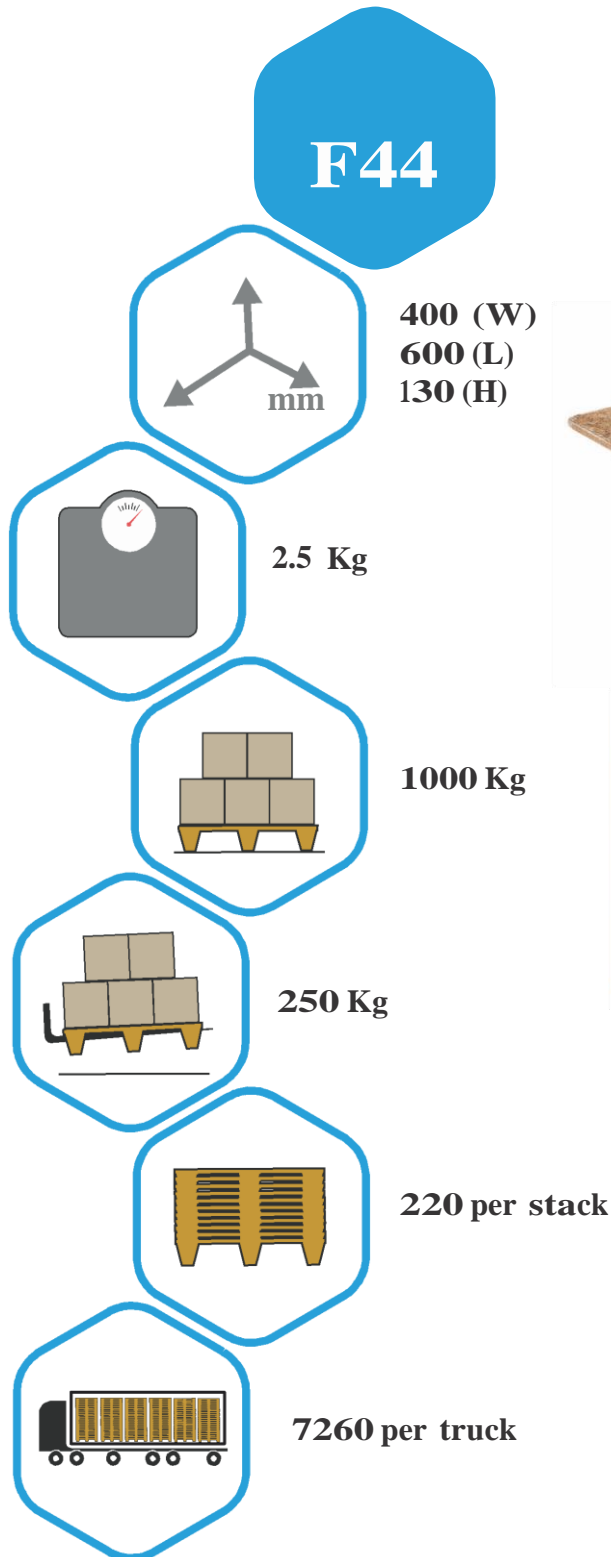

Presswood Pallet Specification Sheet

"This quarter-euro size pallet is popular for point of sale (POS) displays in retail, as well as for shipping small, heavy engineering parts and batteries throughout the UK and worldwide."