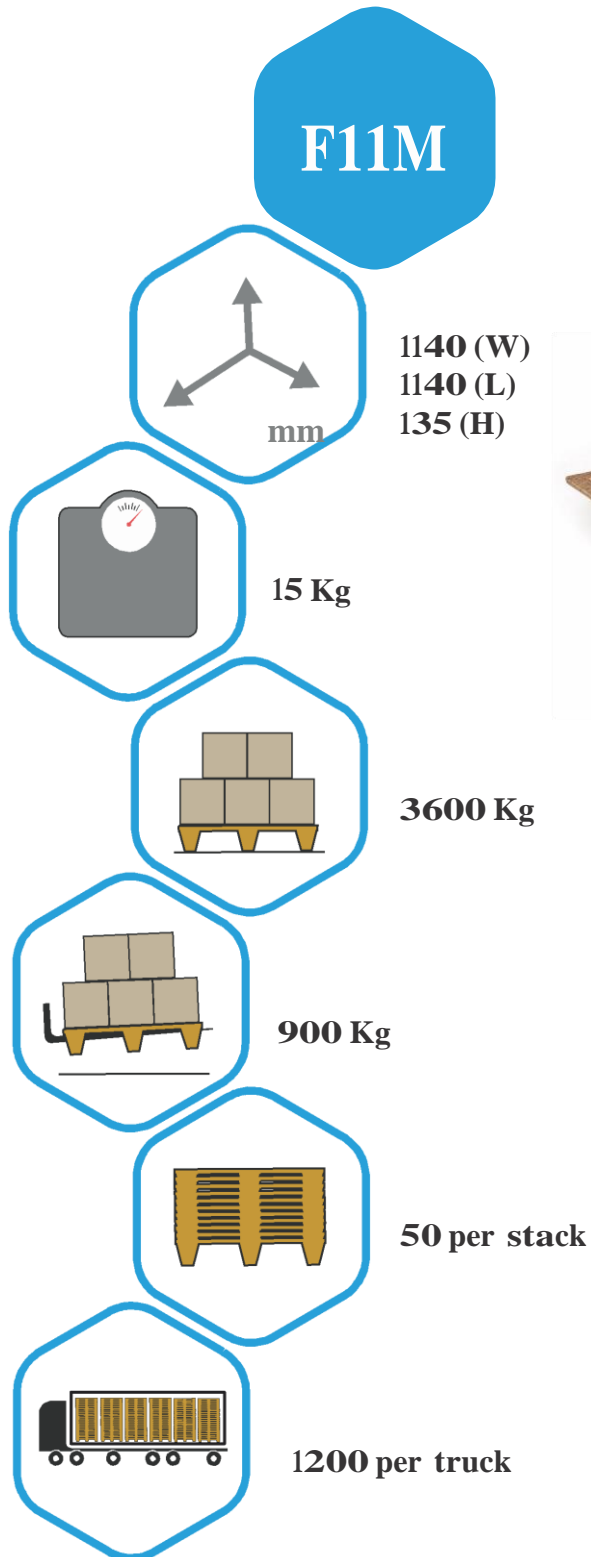

# Presswood Pallet Specification Sheet

*"An ISO sized pallet with dimensions to optimise the fill in a sea container. Popular for exporters who export by sea freight."*

+44 (0) 02380 667999

[orders@associated-pallets.co.uk](mailto:orders@associated-pallets.co.uk)